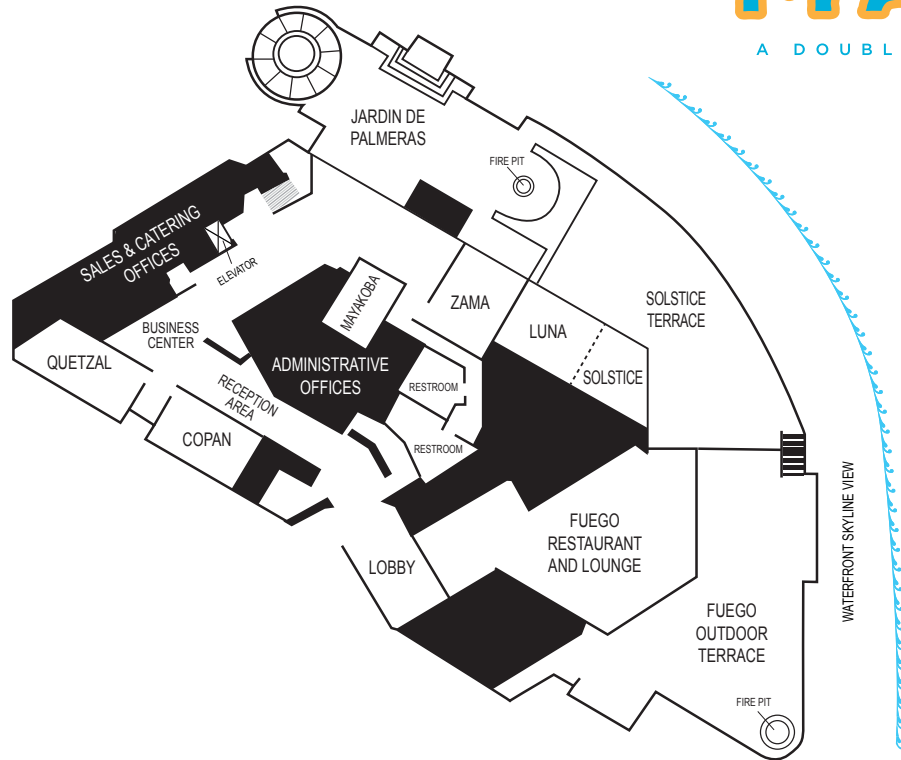

## Meeting Spaces - 1st Floor

Meeting Room	Square Feet	Dimensions	Ceiling Height	 Theater	 Classroom	 Conference	 Rounds	 Reception	 U-Shape
Salon de Reyes	3,687	88' x 42'	12'	400	230	95	300	400	
Cival	1,225	29' x 42'	12'	130	80	30	100	120	30
Tikal	1,004	23' x 42'	12'	110	60	25	80	100	25
Mirador	1,458	35' x 42'	12'	60	25	80	100	150	40
Miramar	2,290	76' x 29'	10'	200	125	50	180	230	32
Miramar Veranda	860						50	80	
Fuego & Dining Area (and outdoor terrace)	3,580	31' x 57'					160	210	
The Esplanade	2,800	28' diameter		200			150	200	
Solana Veranda (Poolside Area)	4,800						320	420	
Jardin de Palmeras	2,000			150			120	210	
Zama	300	17'5" x 17'3"	10'	33	20	10	24	32	10
Luna Solstice	684	22'3" x 35'	9'	77	47	25	64	70	22
Luna	384	22'1" x 17'5"	9'	44	27	15	40	40	12
Solstice	300	22'3" x 17'5"	9'	33	20	10	24	30	10
Solstice Terrace	2,445						150		
Copan	300	20' x 15'	9'	33	20	16	24	40	15
Quetzal	442	32'6" x 15'	9'	50	30	20	40	50	10
Mayakoba	245	18'4" x 13'5"	9'	25	6	12	20	32	8

## Meeting Spaces - 2nd Floor

Meeting Room	Square Feet	Dimensions	Ceiling Height	 Theater	 Classroom	 Conference	 Rounds	 Reception	 U-Shape
Salon de Reyes	3,687	88' x 42'	12'	400	230	95	300	400	
Cival	1,225	29' x 42'	12'	130	80	30	100	120	30
Tikal	1,004	23' x 42'	12'	110	60	25	80	100	25
Mirador	1,458	35' x 42'	12'	60	25	80	100	150	40
Miramar	2,290	76' x 29'	10'	200	125	50	180	230	32
Miramar Veranda	860						50	80	
Fuego & Dining Area (and outdoor terrace)	3,580	31' x 57'					160	210	
The Esplanade	2,800	28' diameter		200			150	200	
Solana Veranda (Poolside Area)	4,800						320	420	
Jardin de Palmeras	2,000			150			120	210	
Zama	300	17'5" x 17'3"	10'	33	20	10	24	32	10
Luna Solstice	684	22'3" x 35'	9'	77	47	25	64	70	22
Luna Solstice	384	22'1" x 17'5"	9'	44	27	15	40	40	12
Luna Solstice	300	22'3" x 17'5"	9'	33	20	10	24	30	10
Solstice Terrace	2,445						150		
Copan	300	20' x 15'	9'	33	20	16	24	40	15
Quetzal	442	32'6" x 15'	9'	50	30	20	40	50	10
Mayakoba	245	18'4" x 13'5"	9'	25	6	12	20	32	8