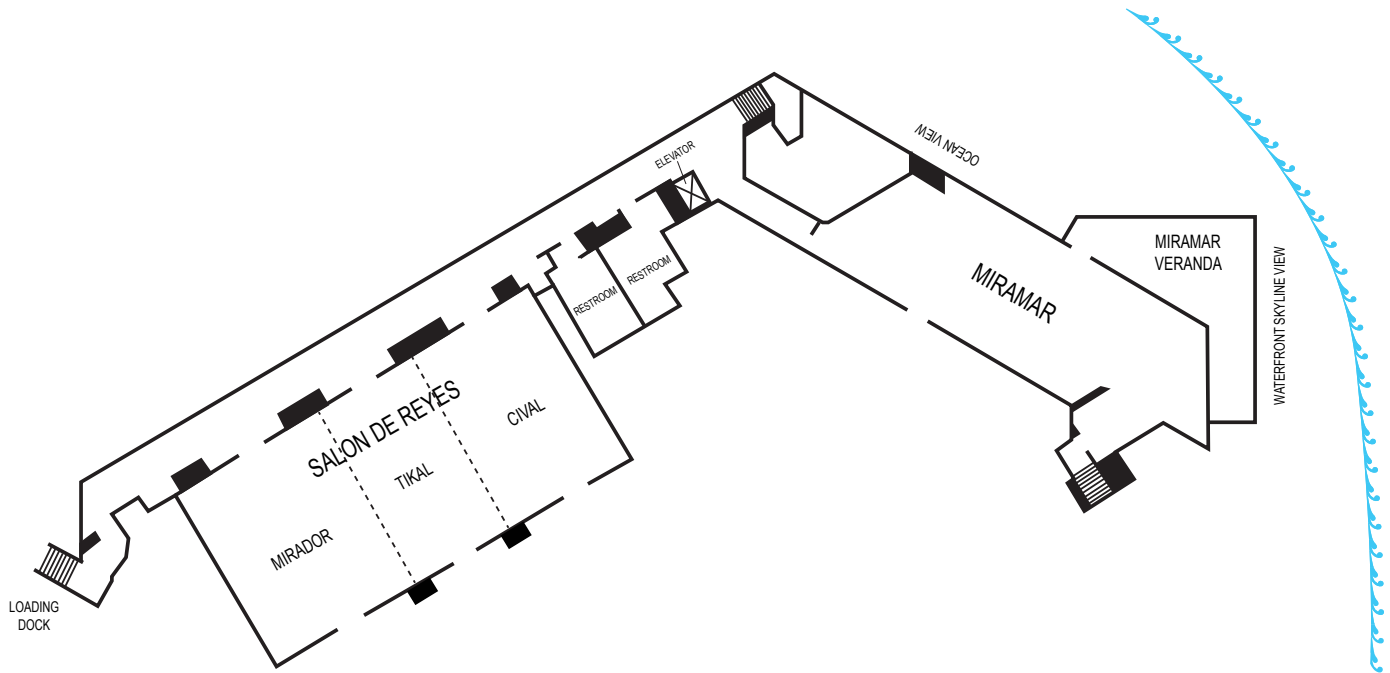

## Meeting Spaces - 1st Floor

Meeting Room	Square Feet	Dimensions	Ceiling Height	 Theater	 Classroom	 Conference	 Rounds	 Reception	 U-Shape
Salon de Reyes	3,687	88' x 42'	12'	400	230	95	300	400	
Cival	1,225	29' x 42'	12'	130	80	30	100	120	30
Tikal	1,004	23' x 42'	12'	110	60	25	80	100	25
Mirador	1,458	35' x 42'	12'	60	25	80	100	150	40
Miramar	2,290	76' x 29'	10'	200	125	50	180	230	32
Miramar Veranda	860						50	80	
Fuego & Dining Area (and outdoor terrace)	3,580	31' x 57'					160	210	
The Esplanade	2,800	28' diameter		200			150	200	
Solana Veranda (Poolside Area)	4,800						320	420	
Jardin de Palmeras	2,000			150			120	210	
Zama	300	17'5" x 17'3"	10'	33	20	10	24	32	10
Luna Solstice	684	22'3" x 35'	9'	77	47	25	64	70	22
Luna	384	22'1" x 17'5"	9'	44	27	15	40	40	12
Solstice	300	22'3" x 17'5"	9'	33	20	10	24	30	10
Solstice Terrace	2,445						150		
Copan	300	20' x 15'	9'	33	20	16	24	40	15
Quetzal	442	32'6" x 15'	9'	50	30	20	40	50	10
Mayakoba	245	18'4" x 13'5"	9'	25	6	12	20	32	8

## Meeting Spaces - 2nd Floor

Meeting Room	Square Feet	Dimensions	Ceiling Height	 Theater	 Classroom	 Conference	 Rounds	 Reception	 U-Shape
Salon de Reyes	3,687	88' x 42'	12'	400	230	95	300	400	
Cival	1,225	29' x 42'	12'	130	80	30	100	120	30
Tikal	1,004	23' x 42'	12'	110	60	25	80	100	25
Mirador	1,458	35' x 42'	12'	60	25	80	100	150	40
Miramar	2,290	76' x 29'	10'	200	125	50	180	230	32
Miramar Veranda	860						50	80	
Fuego & Dining Area (and outdoor terrace)	3,580	31' x 57'					160	210	
The Esplanade	2,800	28' diameter		200			150	200	
Solana Veranda (Poolside Area)	4,800						320	420	
Jardin de Palmeras	2,000			150			120	210	
Zama	300	17'5" x 17'3"	10'	33	20	10	24	32	10
Luna Solstice	684	22'3" x 35'	9'	77	47	25	64	70	22
Luna Solstice	384	22'1" x 17'5"	9'	44	27	15	40	40	12
Luna Solstice	300	22'3" x 17'5"	9'	33	20	10	24	30	10
Solstice Terrace	2,445						150		
Copan	300	20' x 15'	9'	33	20	16	24	40	15
Quetzal	442	32'6" x 15'	9'	50	30	20	40	50	10
Mayakoba	245	18'4" x 13'5"	9'	25	6	12	20	32	8